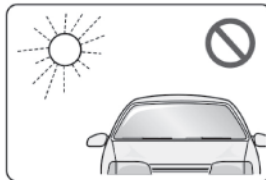

Do not place near any heat source or in direct sunlight.