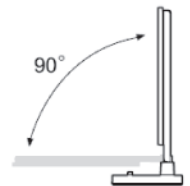

Adjustments

Parallel Arm