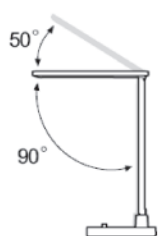

Luxy Lampe LL-06

Brightness Control Function:
5 Step Brightness Touch Control

Operating Modes:

Read Mode (4,500K ~ 5,500K)

It stimulates concentration and reduces eye strain with the choice of mid-range color temperature.

Study Mode (5,500K ~ 6,700K)

Increases attention and concentration with the choice of high-range color temperature.

Relax Mode (2,700K ~ 3,700K)

Promotes relaxation along with improved mood and the choice of low-range color temperature.

Sleep Mode (2,700K ~ 3,300K)

Encourage a deep sleep with the comfort of soft light.

Timer Control Function

Automatically turns-off the light in one (1) hour while in any mode of operation.

One Touch Control Function

Convenient to control functions of On/Off on various situations by simple touch method.

USB Power Charging Port:

Possible to recharge various digital devices such as MP3 and Mobile Phones through the USB Power Charging port supplying 5V (700mA) power. (USB Power Charging adaptors are sold separately)

Operation Instruction

Insert the Power Adapter into the power port to apply electrical power to the unit.

Lamp functions are operated by touch. Select a mode and press down.

Step 1a

To use the USB Charging Port, insert the USB cable into the USB Power Charging Port and connect your smart device to the USB cable. To ensuring proper docking look for the charging icon on your smart device. The USB cable is sold separately.

Step 1b

Charging icon may vary depending on device.

Bluetooth Function is operated by touch. Select mode and press down. The Bluetooth function must be available and powered on to sync to your smart device.