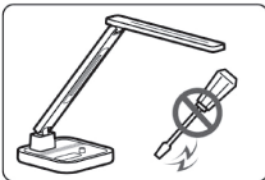

CAUTION

Do not repair, disassemble, or modify under any circumstances.