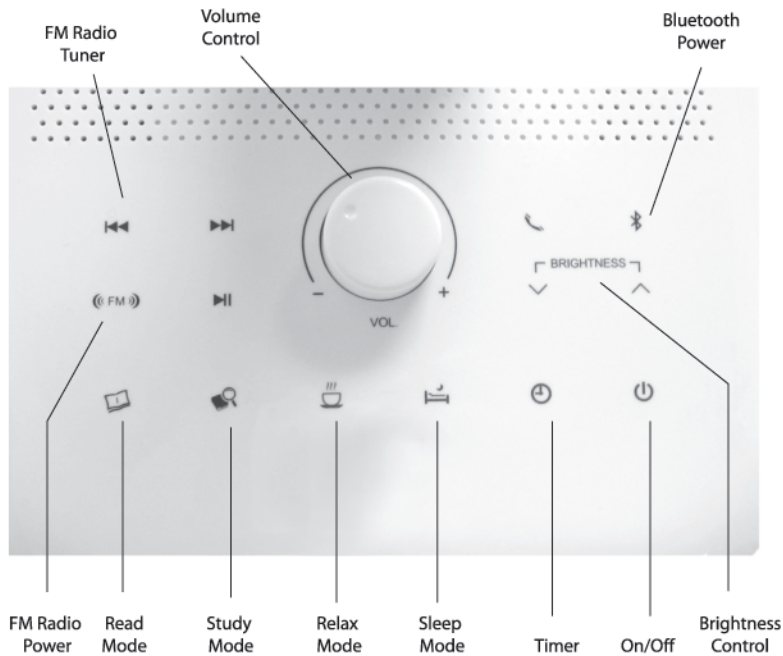

Never overload electrical circuits as it may cause electrical shock or fire.

Luxy Lampe LL-06

Brightness Control Function:
5 Step Brightness Touch Control

Operating Modes:

Read Mode (4,500K ~ 5,500K)

 It stimulates concentration and reduces eye strain with the choice of mid-range color temperature.

Study Mode (5,500K ~ 6,700K)

 Increases attention and concentration with the choice of high-range color temperature.

Relax Mode (2,700K ~ 3,700K)

 Promotes relaxation along with improved mood and the choice of low-range color temperature.

Sleep Mode (2,700K ~ 3,300K)

 Encourage a deep sleep with the comfort of soft light.

Timer Control Function

 Automatically turns-off the light in one (1) hour while in any mode of operation.

One Touch Control Function

Operation Instruction

Power Adapter

Insert the Power Adapter into the power port to apply electrical power to the unit.

Lamp Functions

Lamp functions are operated by touch. Select a mode and press down.

USB Power Charging port